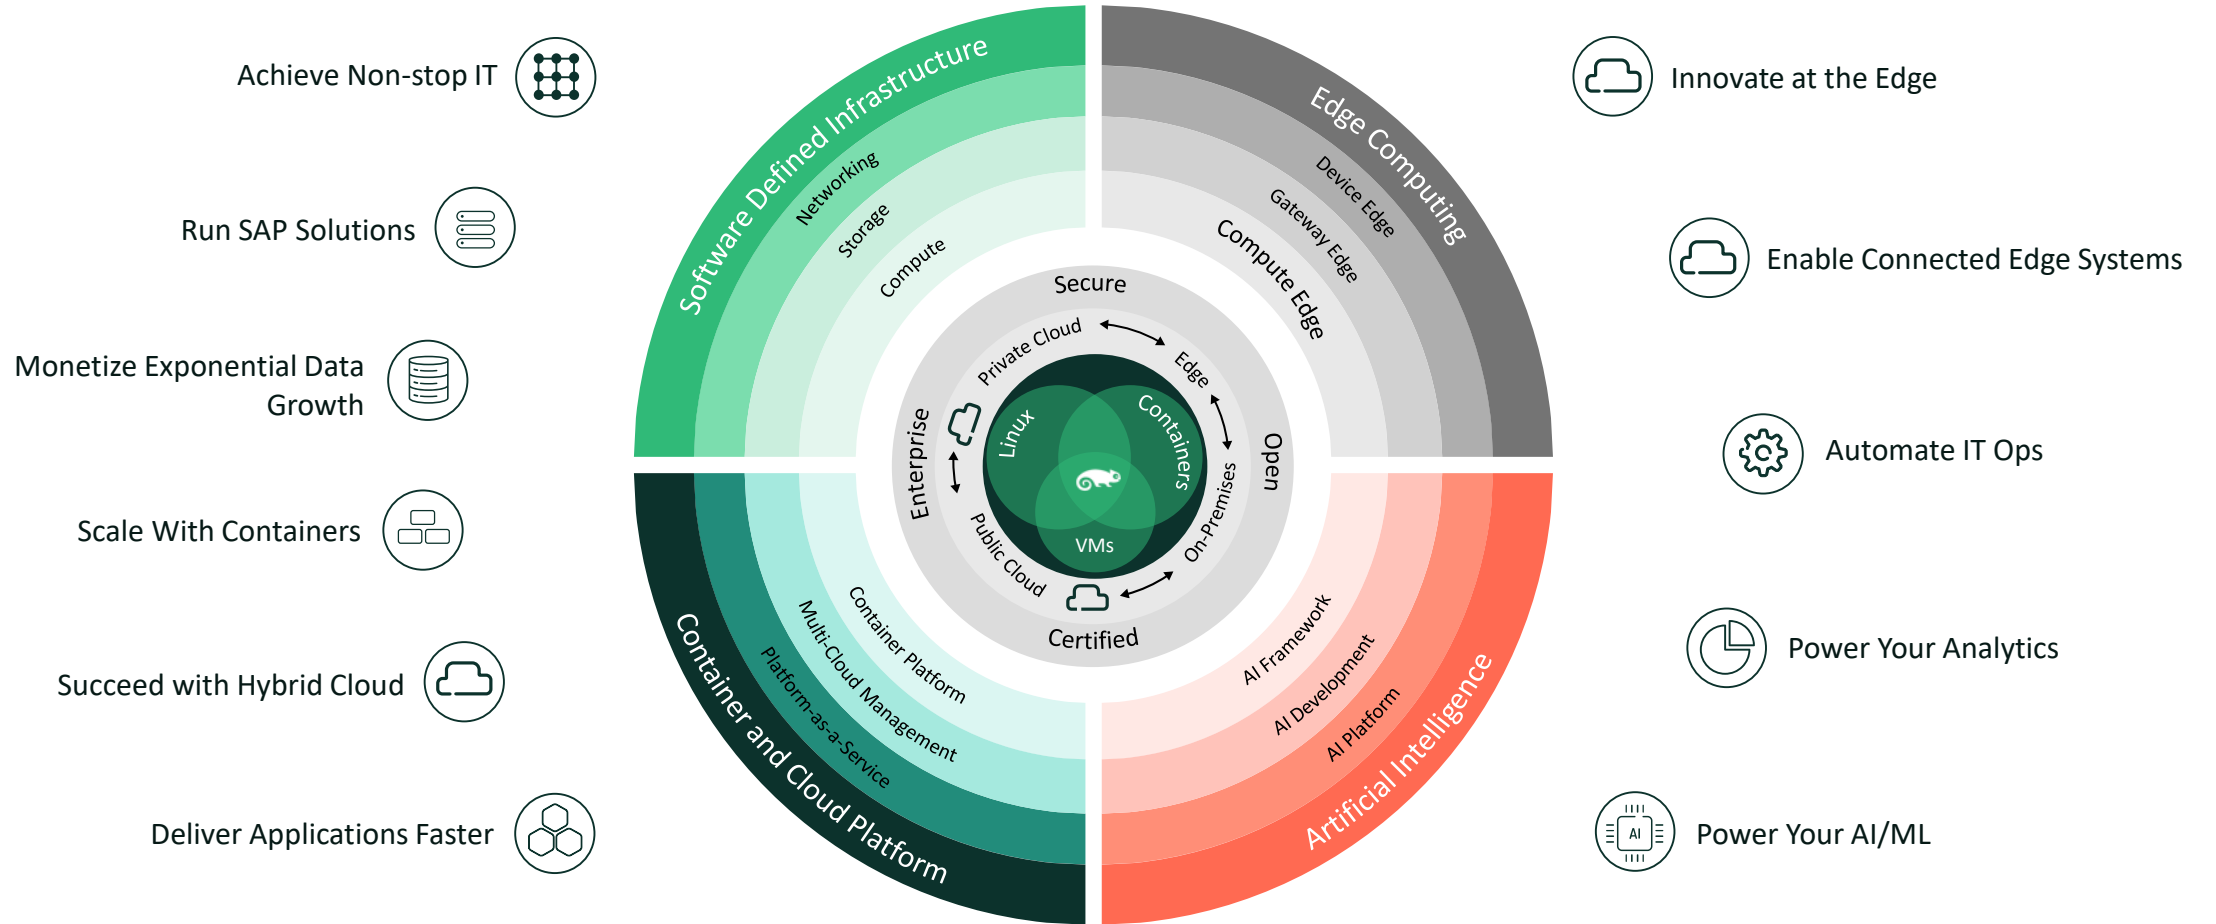

SUSE Solution Areas