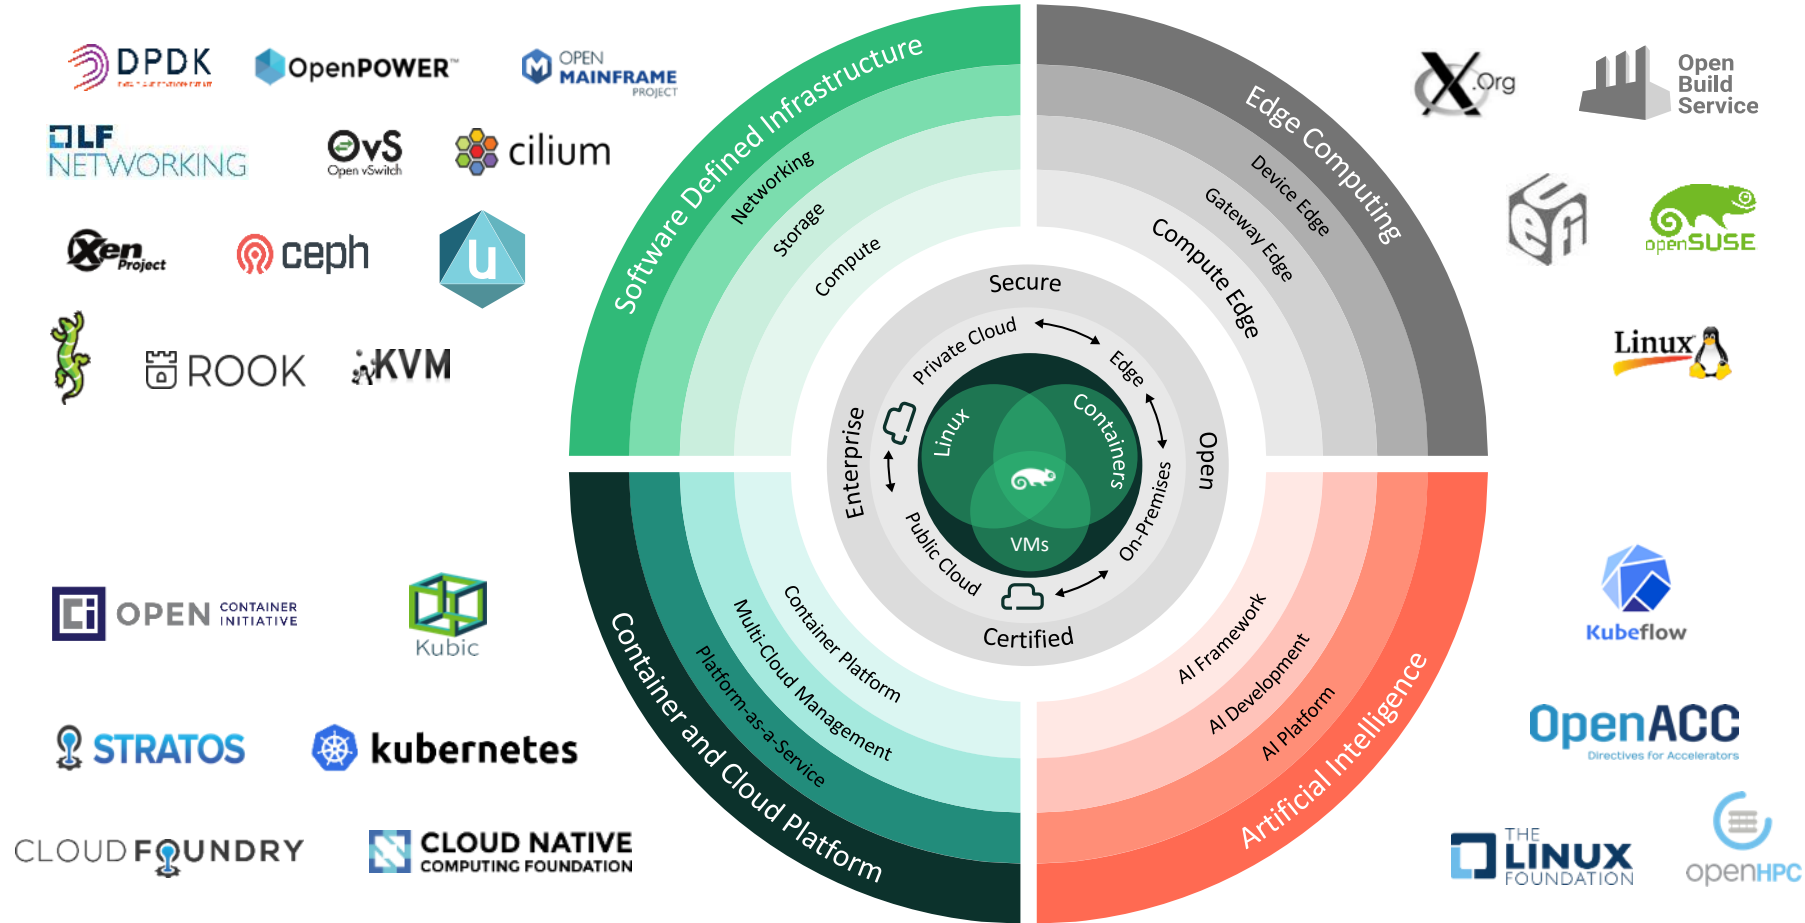

The Power Of Many; True Open Source